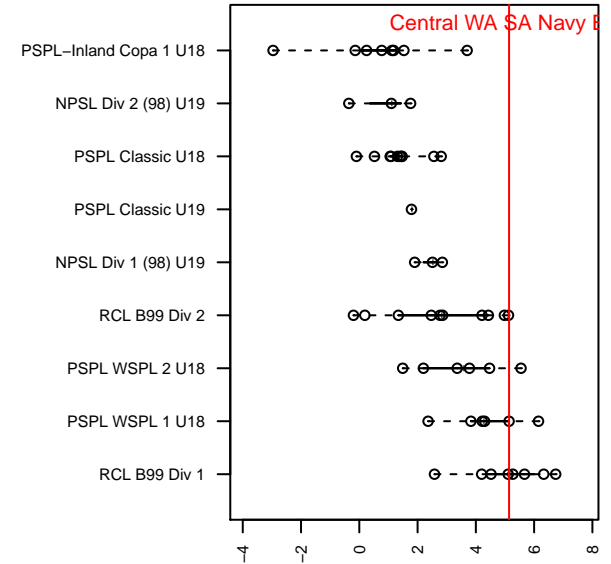

**attack and defense rating
relative to others at age
and all opponents in last 13 months**