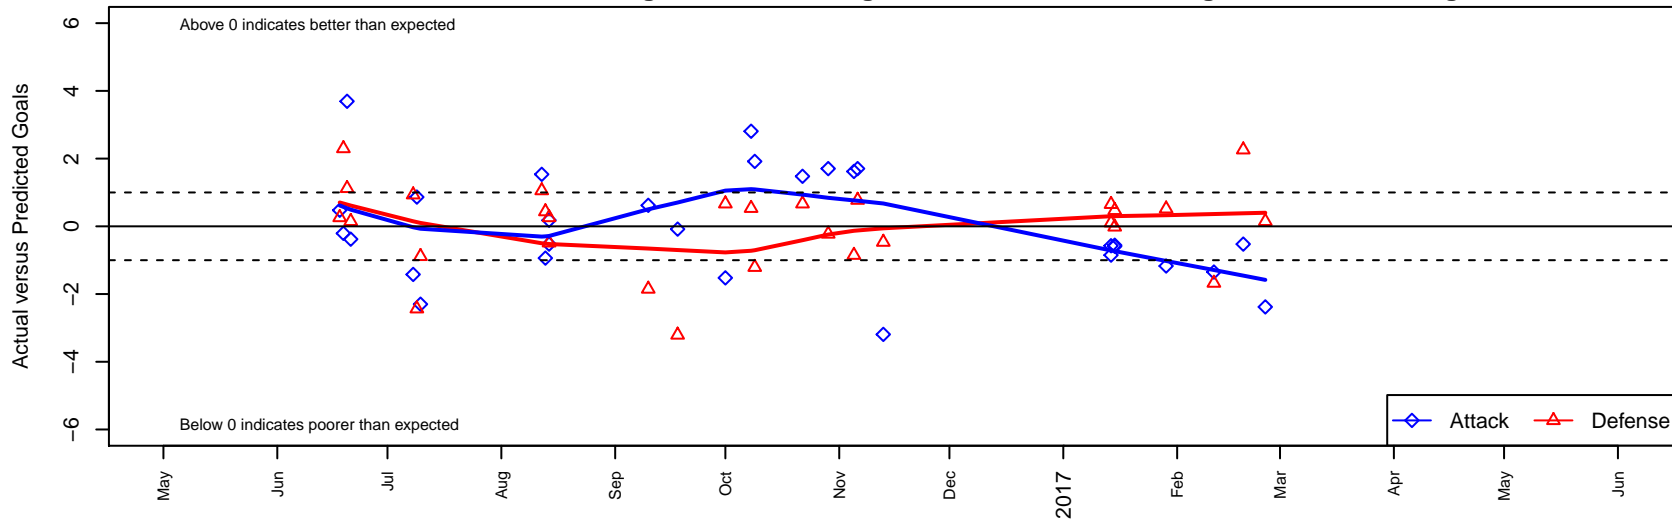

Central WA SA Navy B99

Central WA Soccer Academy
 Yakima, WA
 B99 total strength=1805
 attack=37.12 defense=28.47
 fall league = PSPL WSPL 1 U18
 notes= Anabtawi 2013-6

alt names used:
 CENTRAL WASHINGTON CWSA B-99 ANAB
 CWSA B99 Navy Anabtawi
 Central Washington Sounders B99 Anabtawi
 CENTRAL WASHINGTON SOUNDERS CWSA B99

Central WA SA Navy B99
 Dots are actual minus expected GF (blue circles) and GA (red triangles).
 Blue line is smoothed change in attack strength. Red is smoothed change in defense strength.

**attack and defense variance (black dot)
relative to other teams
and top 10 in region**