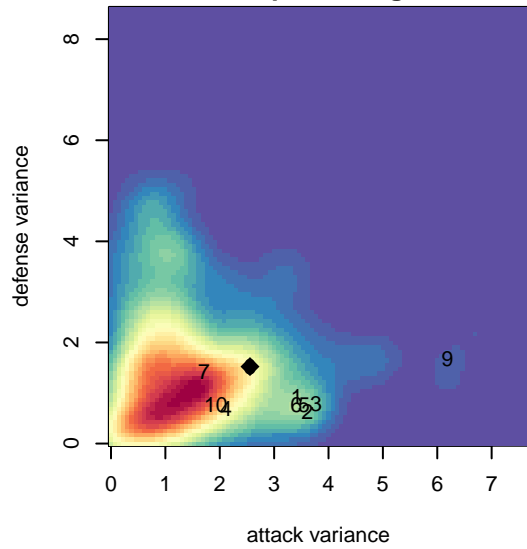

Central WA SA Navy B99

Central WA Soccer Academy
 Yakima, WA
 B99 total strength=1805
 attack=37.12 defense=28.47
 fall league = PSPL WSPL 1 U18
 notes= Anabtawi 2013-6

alt names used:
 CENTRAL WASHINGTON CWSA B-99 ANAB
 CWSA B99 Navy Anabtawi
 Central Washington Sounders B99 Anabtawi
 CENTRAL WASHINGTON SOUNDERS CWSA B99

Central WA SA Navy B99
 Dots are actual minus expected GF (blue circles) and GA (red triangles).
 Blue line is smoothed change in attack strength. Red is smoothed change in defense strength.

**attack and defense variance (black dot)
relative to other teams
and top 10 in region**