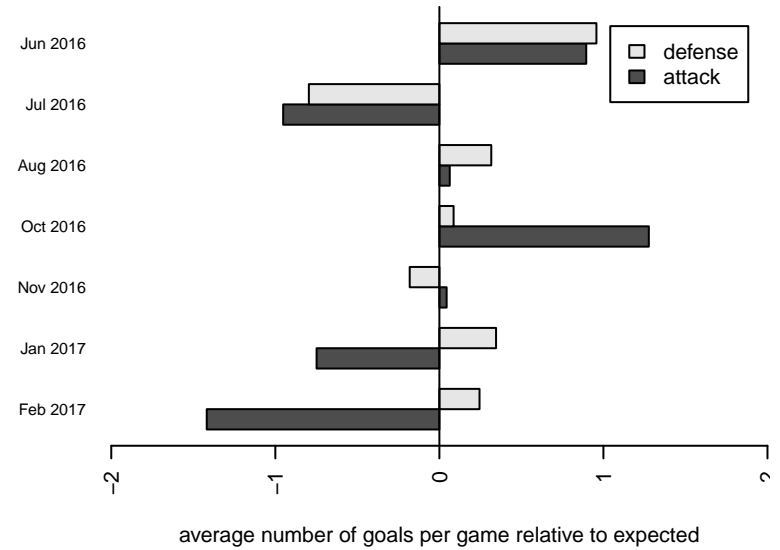

Performance relative to 13 month average